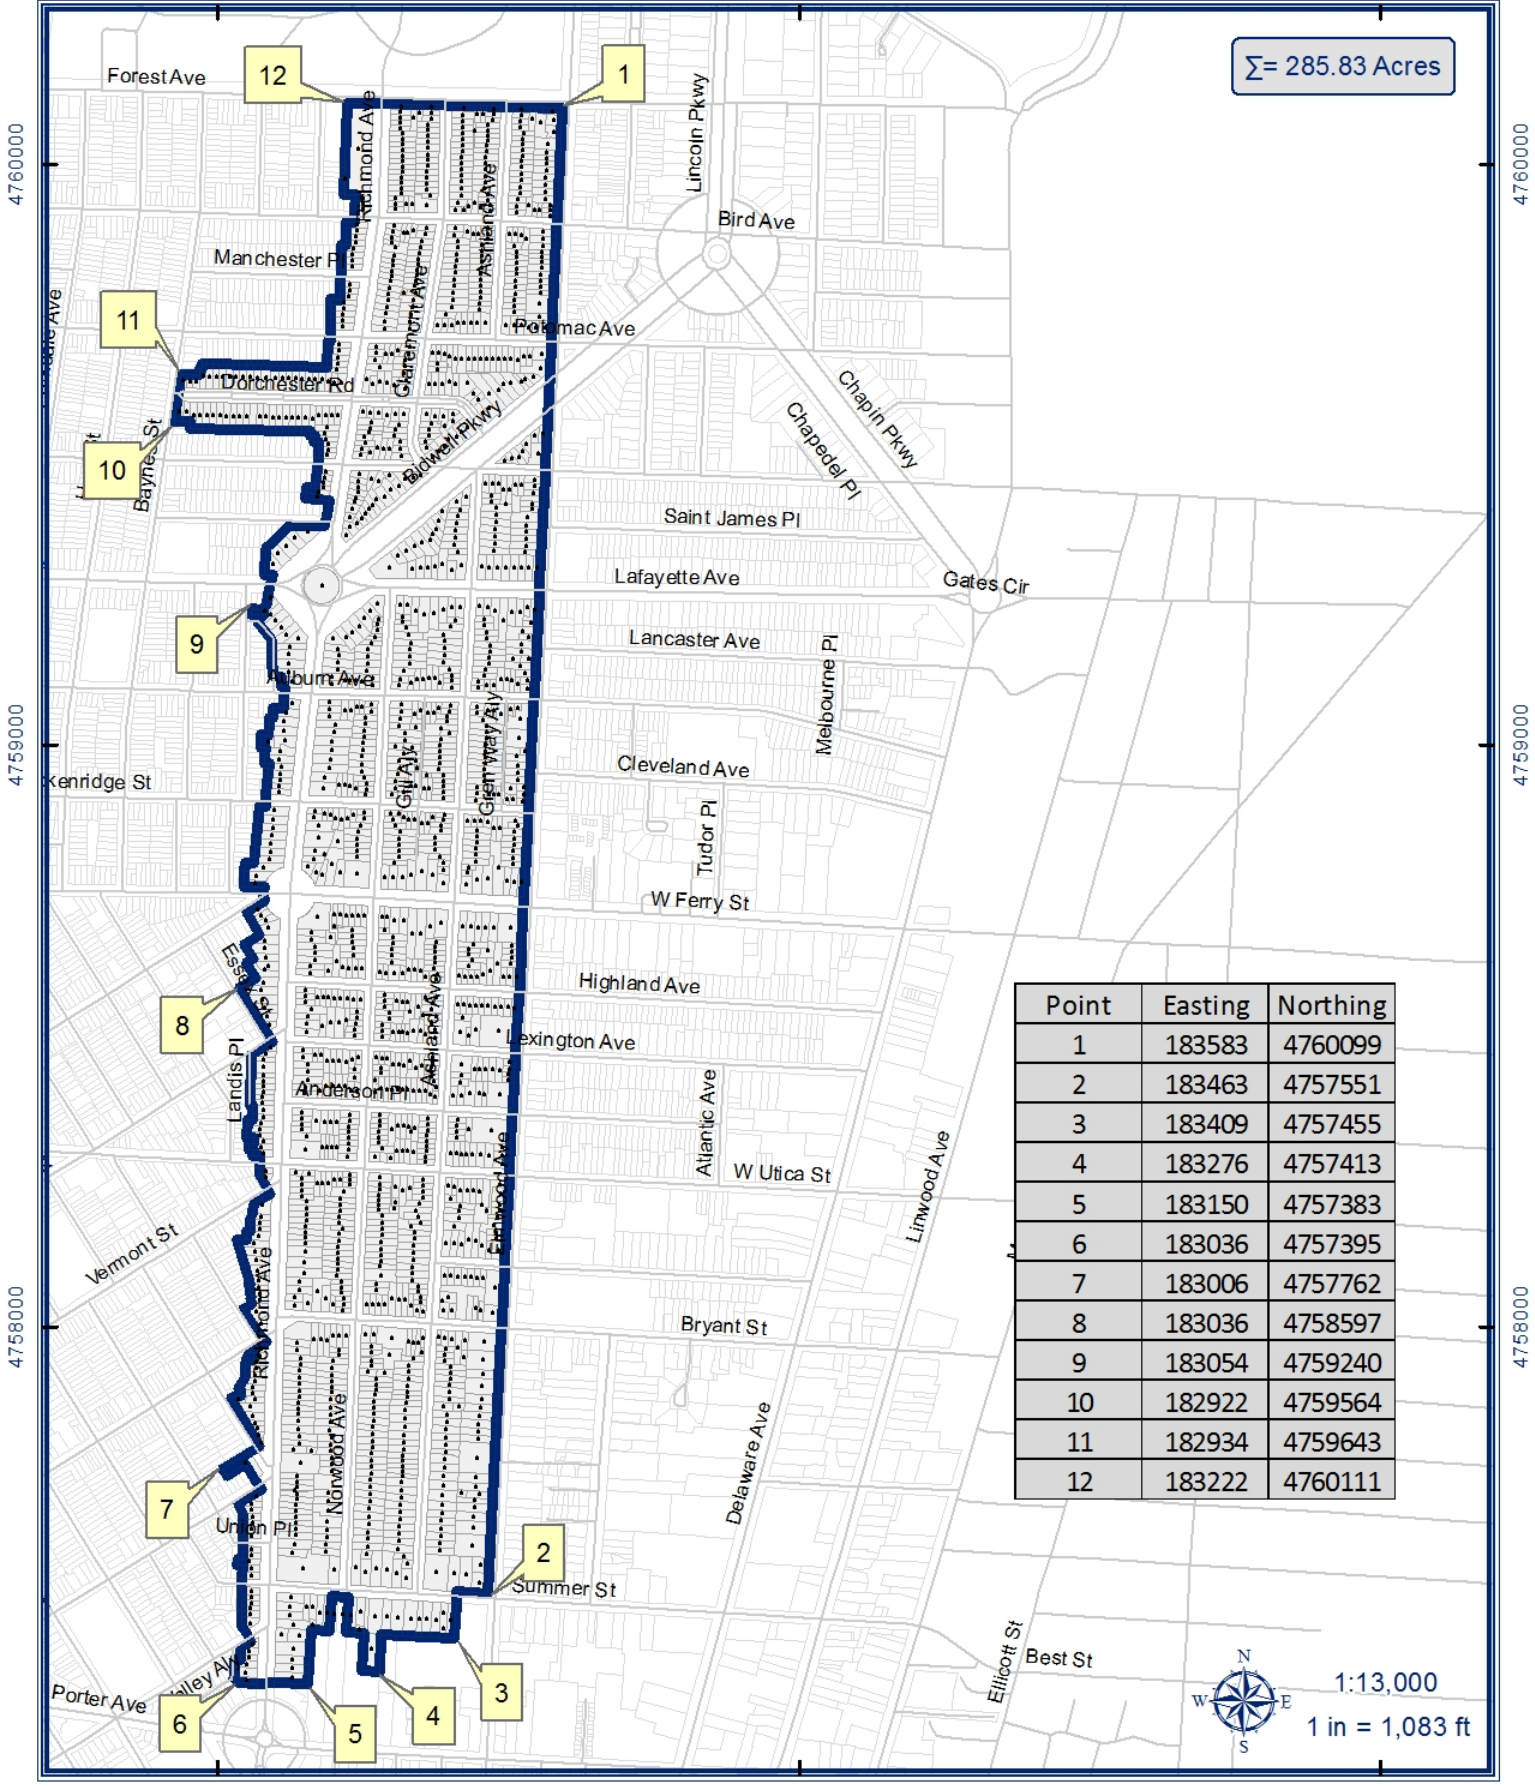

Elmwood Historic District (West)

City of Buffalo
Erie County, New York

Σ = 285.83 Acres

Point	Easting	Northing
1	183583	4760099
2	183463	4757551
3	183409	4757455
4	183276	4757413
5	183150	4757383
6	183036	4757395
7	183006	4757762
8	183036	4758597
9	183054	4759240
10	182922	4759564
11	182934	4759643
12	183222	4760111

1:13,000
1 in = 1,083 ft

Coordinate System: NAD 1983 UTM Zone 18N
Projection: Transverse Mercator
Datum: North American 1983
Units: Meter

Elmwood Ave. HD (W)

Tax Parcel Data:
Erie Co. RPS
<http://gis1.erie.gov/GC/ErieCountyNY>